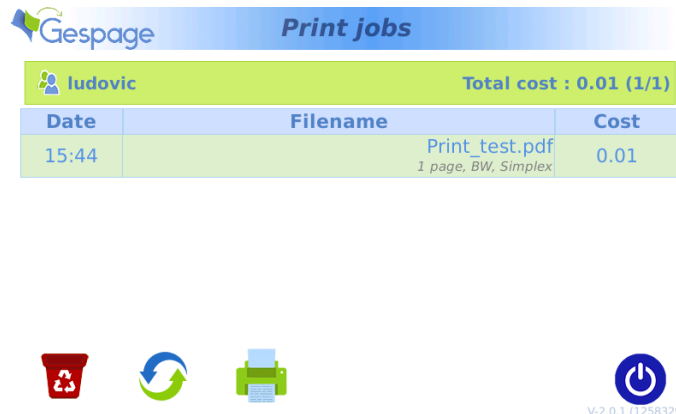

TCRS: Reader of CARTADIS magnetic cards

cPad-Pay mode: the cPad payment station

cPad is then a payment station and enables:

- users to look for their prints by User name or PC name,
- to provide a fully anonymous service,
- to pay with a user account, a contactless or a Cartadis magnetic card (via the connection of a TCRS reader).