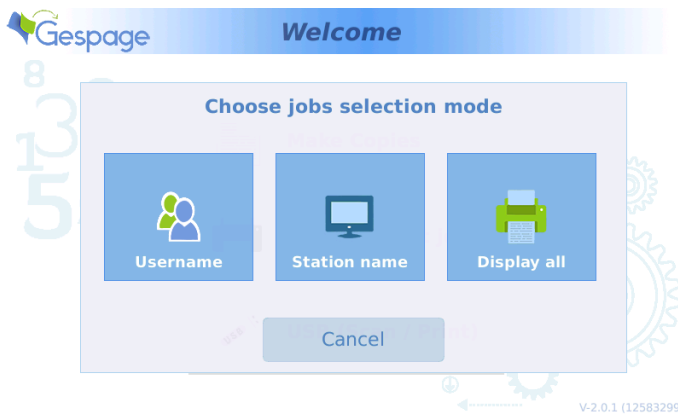

TCRS: Reader of CARTADIS magnetic cards

cPad-Pay mode: the cPad payment station

cPad is then a payment station and enables:

- users to look for their prints by User name or PC name,
- to provide a fully anonymous service,
- to pay with a user account, a contactless or a Cartadis magnetic card (via the connection of a TCRS reader).